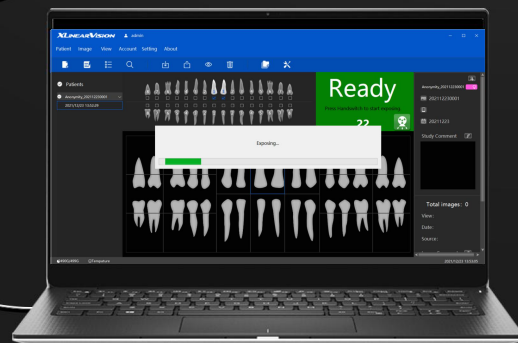

2 Instant Imaging

- Instant imaging for fast diagnosis
- USB 2.0 connection for sharp images
- 3 seconds for achieving images acquisition