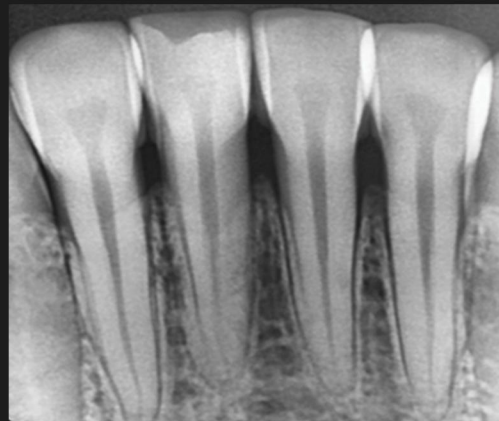

# Better Images

Dynamic range of 16 bits creates high quality images for accurate diagnosis

Periapical images after root canal filling

Periodontal ligament widening

Trabecular bone structure is clearly visible