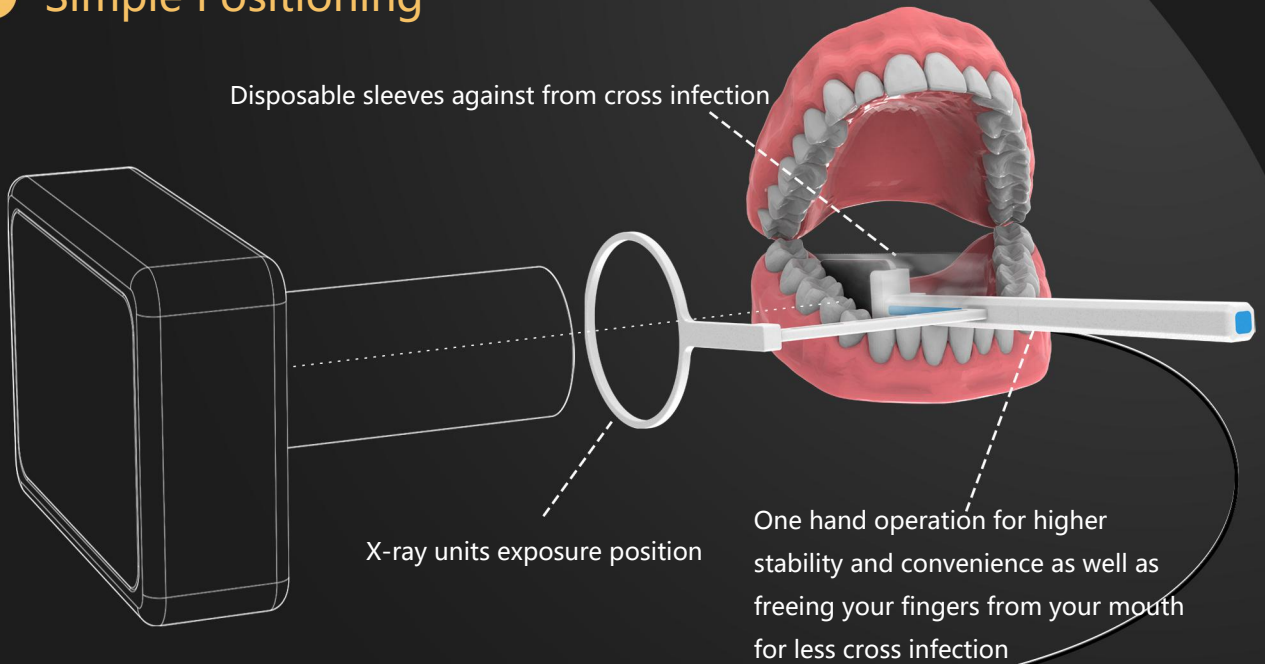

Do More

1 Simple Positioning