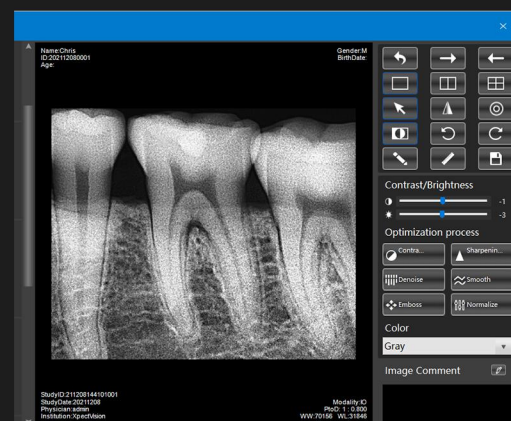

## 1 Simple Positioning

## 2 Instant Imaging

- Instant imaging for fast diagnosis
- USB 2.0 connection for sharp images
- 3 seconds for achieving images acquisition

# Better Images

Dynamic range of 16 bits creates high quality images for accurate diagnosis

Periapical images after root canal filling

Periodontal ligament widening

Trabecular bone structure is clearly visible